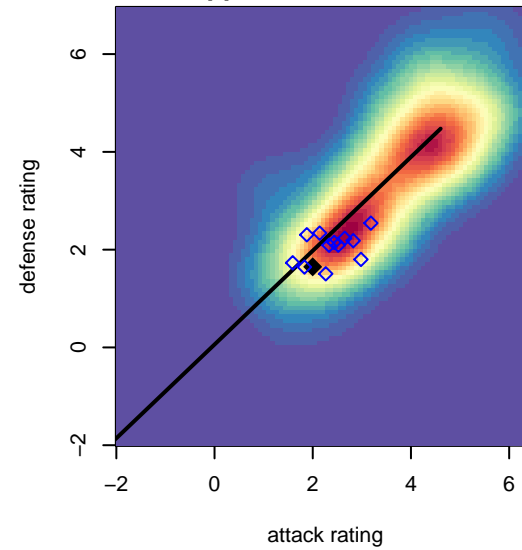

# Lake Hills Pumas G00

Lake Hills SC  
Bellevue, WA  
G00 total strength=1326  
attack=7.38 defense=5.2  
spr league = Win NPSL Div 1 (00) U17

alt names used:  
Lake Hills Pumas G00  
LHSC Pumas

Venues played:  
2016 Crossfire Select U17 Gold  
2016 Win NPSL Division 1 (00) U17  
2016 WYS Presidents Cup G00 Div 2

**attack and defense variance (black dot)  
relative to other teams  
and top 10 in region**

**attack and defense rating  
relative to others at age  
and all opponents in last 13 months**

**attack and defense rating  
relative to others at age  
and all opponents in last 13 months**

**Performance relative to 13 month average**

**Performance relative to 13 month average**

Distribution of opponents  
 Red = Lose zone, Blue = Win zone, Green = Even  
 Black line separates win/lose zones