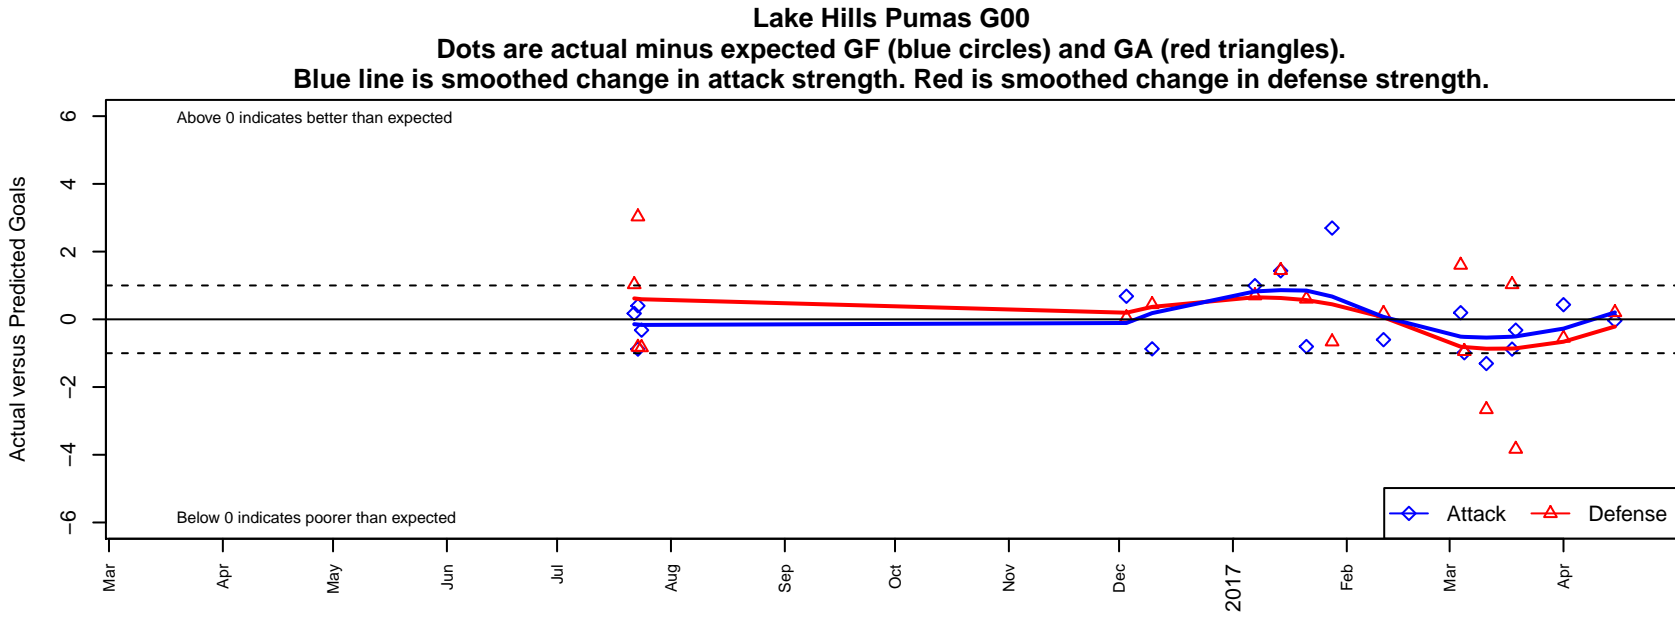

# Lake Hills Pumas G00

Lake Hills SC  
Bellevue, WA  
G00 total strength=1326  
attack=7.38 defense=5.2  
spr league = Win NPSL Div 1 (00) U17

alt names used:  
Lake Hills Pumas G00  
LHSC Pumas

Venues played:  
2016 Crossfire Select U17 Gold  
2016 Win NPSL Division 1 (00) U17  
2016 WYS Presidents Cup G00 Div 2

**attack and defense variance (black dot)  
relative to other teams  
and top 10 in region**

**attack and defense rating  
relative to others at age  
and all opponents in last 13 months**

**attack and defense rating  
relative to others at age  
and all opponents in last 13 months**

**Performance relative to 13 month average**

**Performance relative to 13 month average**

Distribution of opponents  
 Red = Lose zone, Blue = Win zone, Green = Even  
 Black line separates win/lose zones